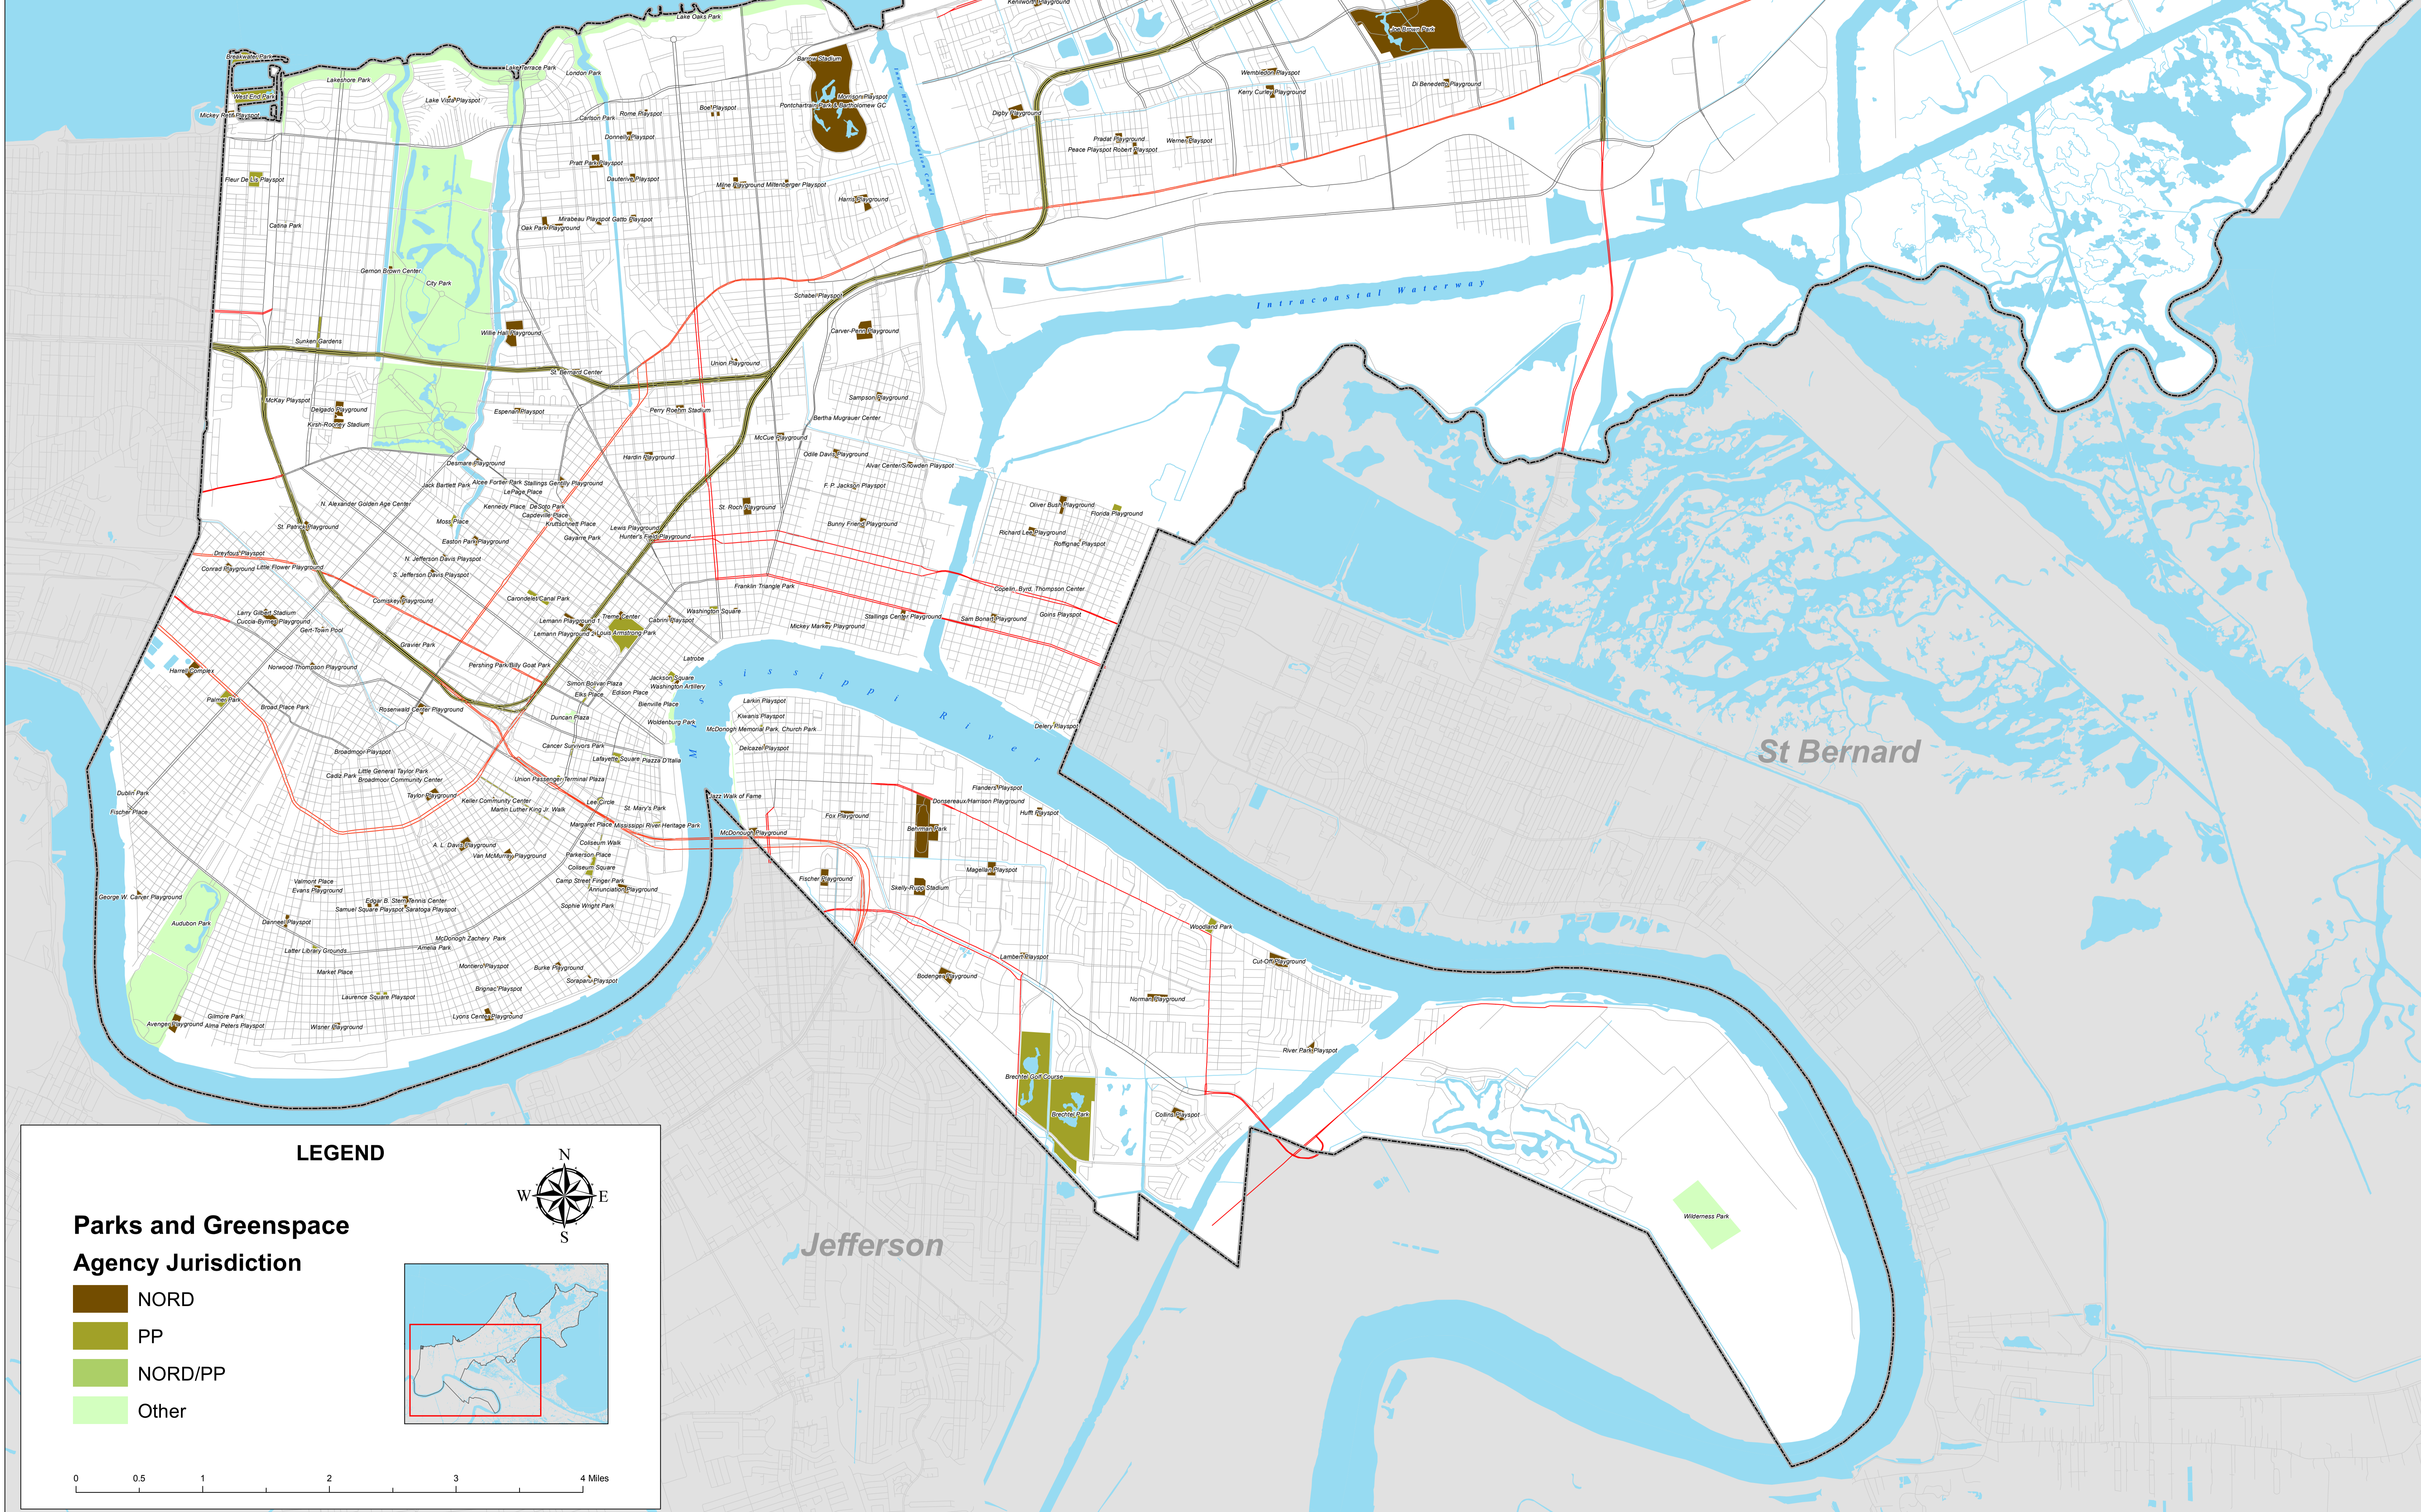

City of New Orleans - Parks and Greenspace by Jurisdiction

Lake Pontchartrain

LEGEND

Parks and Greenspace Agency Jurisdiction

- NORD
- PP
- NORD/PP
- Other

0 0.5 1 2 3 4 Miles

Department of Information Technology & Innovation